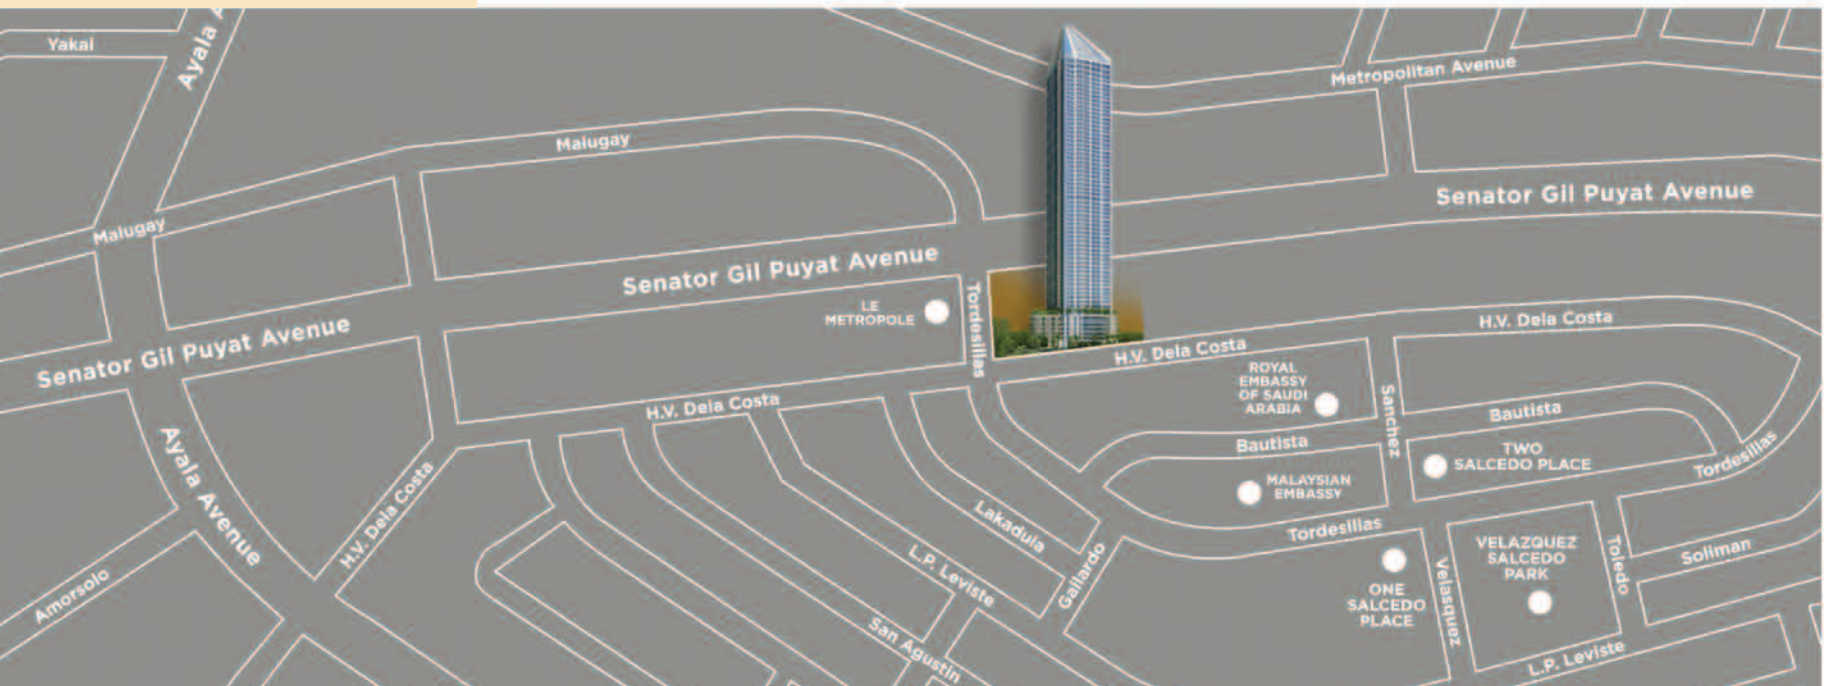

SHANG SALCEDO PLACE

Rise to the top.

Take a peek into the accomplished life. At **Shang Salcedo Place**, savor the rise to the top with every waking moment. This 64-storey residential condo, located in the bustling Makati CBD, beckons those who want to take on the reins at work and enjoy the quiet indulgence of a home replete with modern comforts.

This is living
at the height
of luxury.

From the top players of the field.

SHANGRI-LA PLAZA

THE SHANG GRAND TOWER

THE ENTERPRISE CENTER

THE ST. FRANCIS SHANGRI-LA PLACE

Shang Salcedo Place is brought to you by **Shang Properties, Inc.**, an affiliate of **Shangri-La Hotels and Resorts worldwide**, and **Kerry Properties Limited**, one of Hong Kong's largest property investment and development companies and joins the group's other prominent developments such as The Shang Grand Tower and The Enterprise Center in Makati, The St. Francis Shangri-La Place, Shangri-La Plaza and its current project, One Shangri-La Place in Ortigas Center.

Uptown in
no time.

Shang Salcedo Place is located along the streets of Gil Puyat (Buendia), Tordesillas and HV de la Costa. Moving around by foot or by car is easy and commuting options come fast and hassle-free.